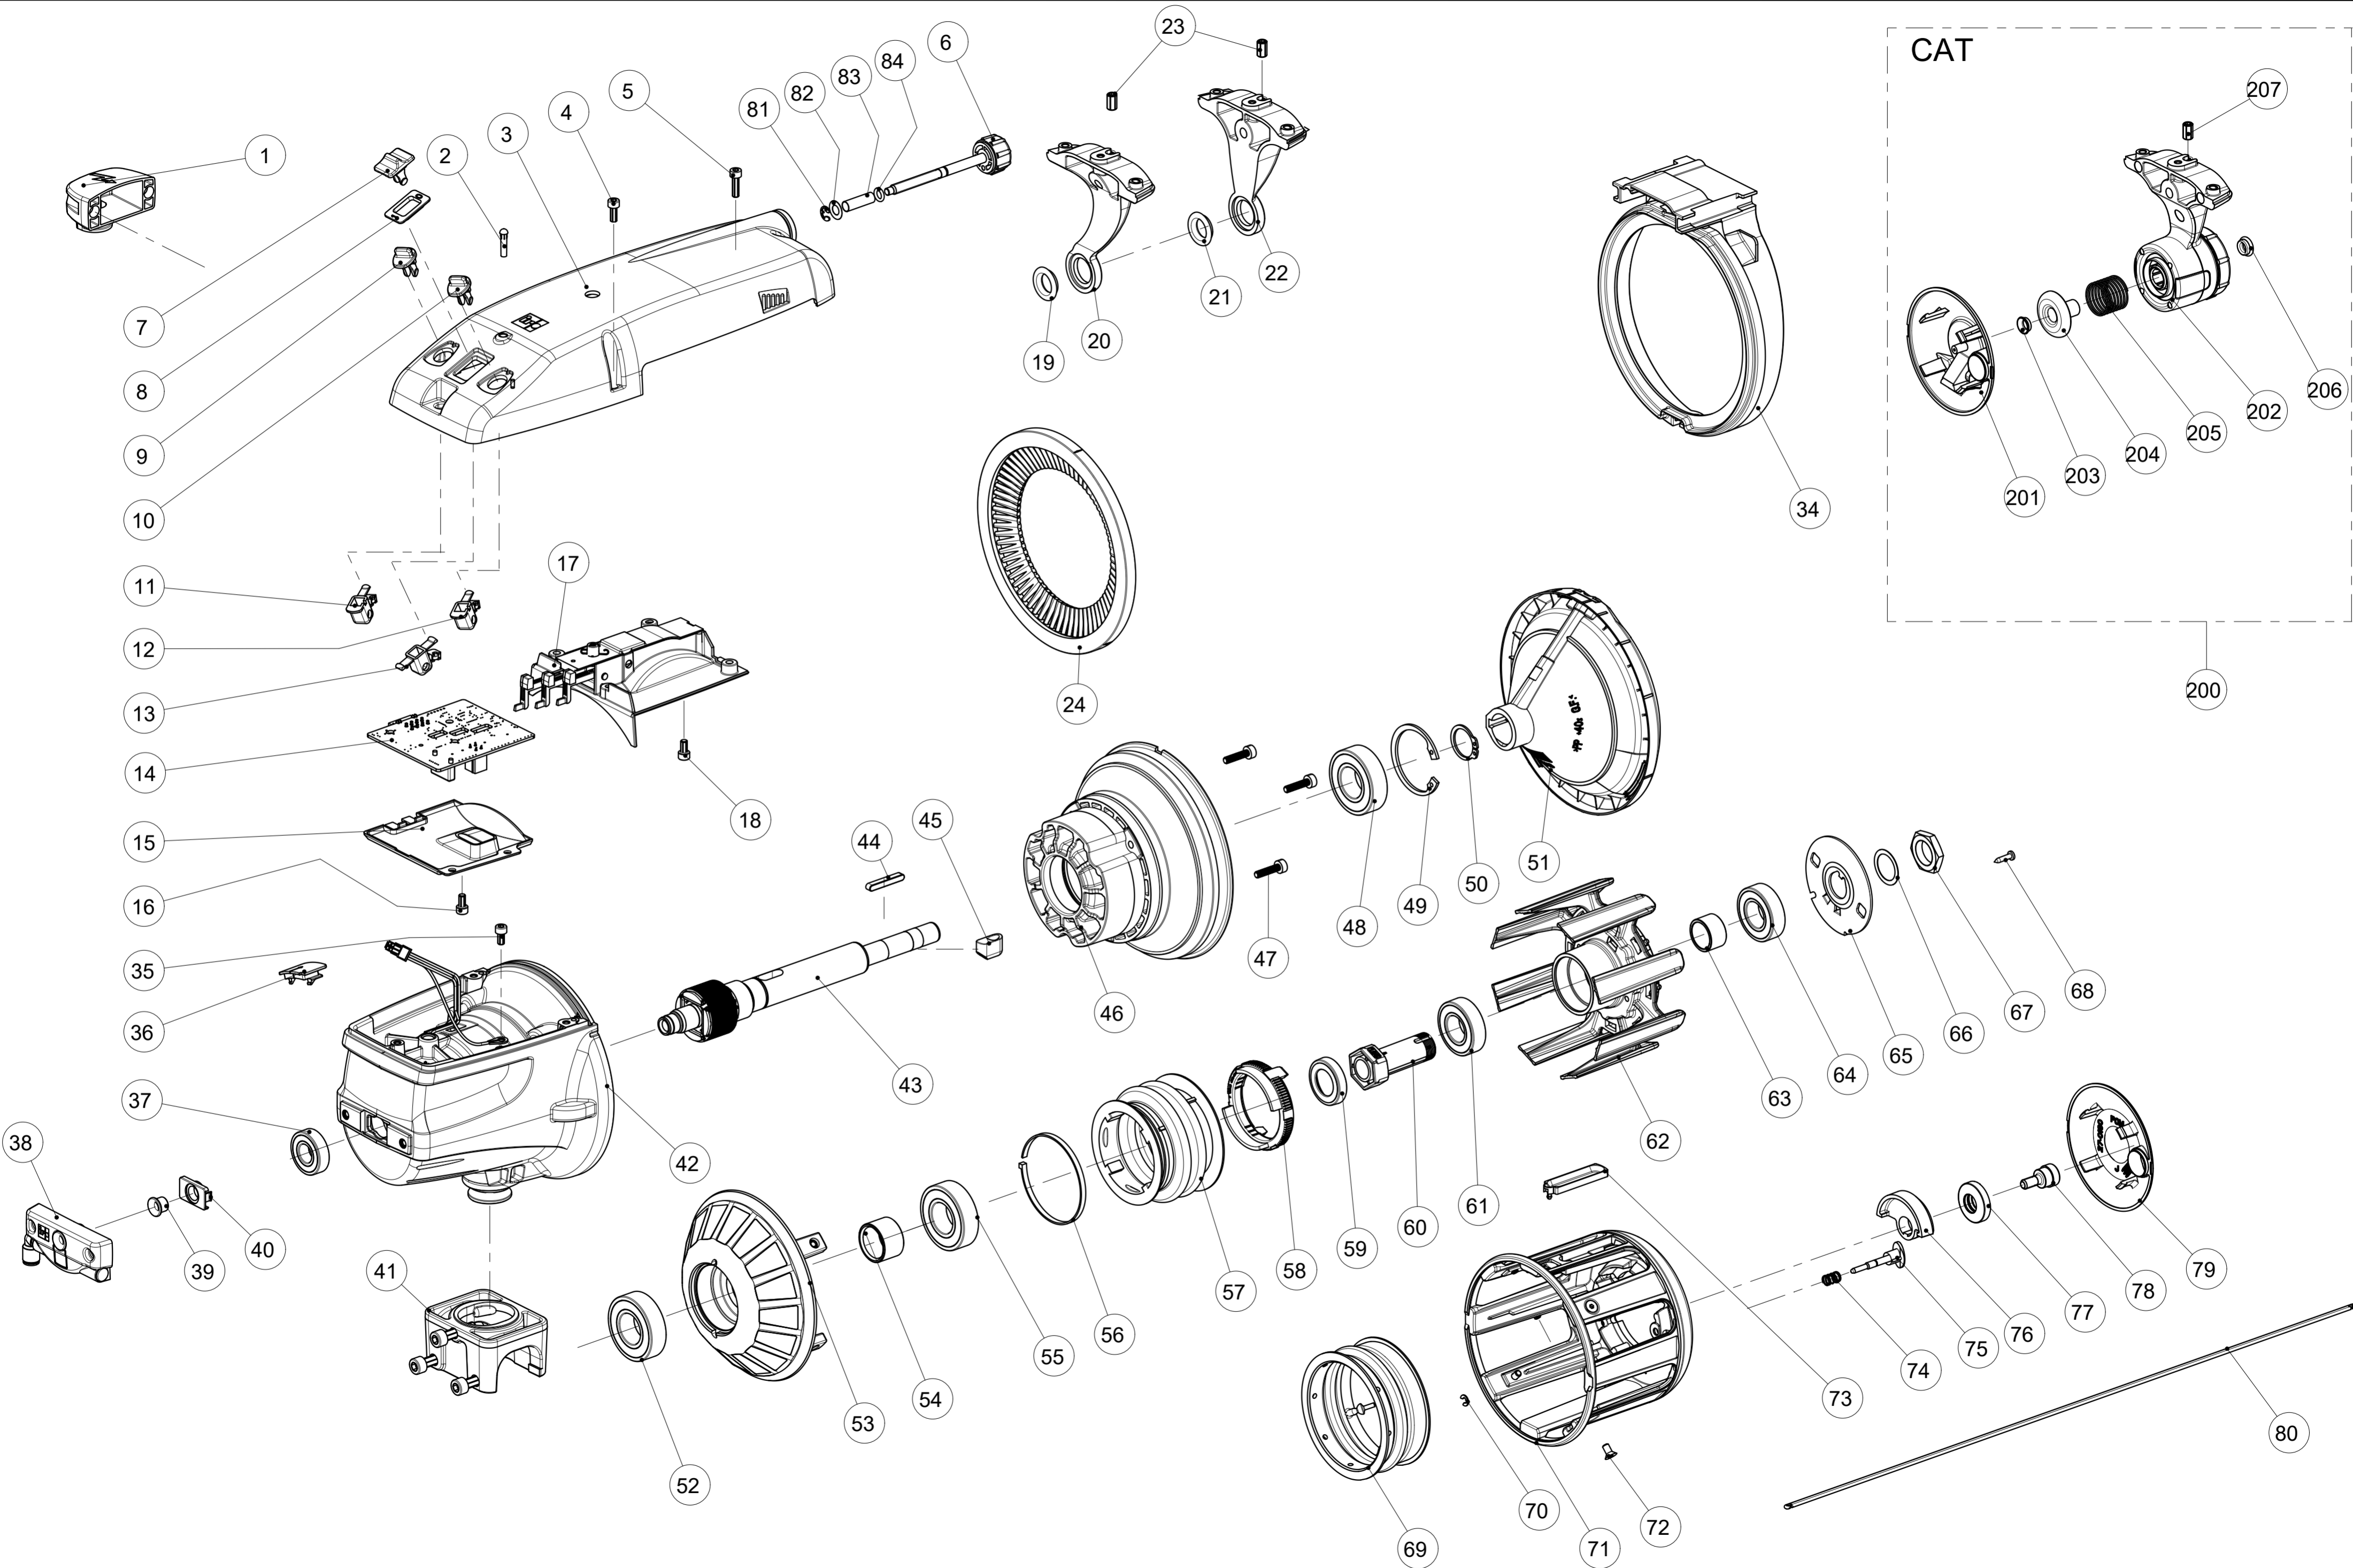

Star G2 190 - Exploded view

POS	PART NO	DESCRIPTION	REMARKS
1	28-0032-1750	CABLE COMPL.	For Galaxy control box 20-pin connector
1	28-0032-5000	CABLE COMPL.	For Galaxy control box 20-pin connector cable length 5 m
1	05R01078	CABLE COMPL.	For Laser control box 12-pin connector
1	05R01078-5100	CABLE COMPL.	For Laser control box 12-pin connector cable length 5 m
2	28-0041	LIGHT GUIDE	
3	28-0026-003E	TOP COVER COMPL.	Incl. pos. 2, 6-13, 34, 81-84
4	900-0075	SCREW	Package of 10 pcs.
5	900-0097	SCREW	Package of 10 pcs.
6	43A01638	KNOB	
7	28-0086	KIT - ON/OFF SWITCH	Incl. pos. 8, 13
8	28-0086	KIT - ON/OFF SWITCH	Incl. pos. 7, 13
9	28-0088	KIT - S/Z SWITCH	Incl. pos. 11
10	28-0087	KIT - SPEED SWITCH	Incl. pos. 12
11	28-0088	KIT - S/Z SWITCH	Incl. pos. 9
12	28-0087	KIT - SPEED SWITCH	Incl. pos. 10
13	28-0086	KIT - ON/OFF SWITCH	Incl. pos. 7, 8
14	28-9005-0001	MOTOR CIRCUIT BOARD	
15	28-0038	PROTECTION COVER	
16, 18, 35	900-0117	SCREW	Package of 10 pcs.
17	28-0054-001	SENSOR COMPL.	
18, 16, 35	900-0117	SCREW	Package of 10 pcs.
19, 21	27-0479-001	EYELET	Package of 10 pcs.
20	28-0084-001E	NOSE COMPL 30 DEGREE	Incl. pos. 19, 23
21, 19	27-0479-001	EYELET	Package of 10 pcs.
22	28-0034-001E	NOSE COMPL 42 DEGREE	Incl. pos. 21, 23
23, 207	900-0495	SCREW	Package of 10 pcs.
24	820-0009-002	BRUSH RING 110 mm Medium Z-rot	Natural
24	820-0009-006	BRUSH RING 110 mm Soft Z-rot	Natural, special version with less brush bundles (44)
24	820-0360-001	BRUSH RING 110 mm Soft Straight	Natural
24	820-0360-002	BRUSH RING 110 mm Medium Straight	Natural
24	820-0360-003	BRUSH RING 110 mm Stiff Straight	Natural
24	820-0360-004	BRUSH RING 110 mm Stiff Straight	Synthetic
34	28-0061	BRUSH HOLDER	
35, 16, 18	900-0117	SCREW	Package of 10 pcs.
36	27-0727	GROMMET	
37	900-4061	BEARING	Package of 10 pcs.
38	28-0022-001	PNEUMATIC THREADING DEVICE	Optional
39	26A00073	EYELET	Package of 10 pcs.
40	28-0037-001	COVER COMPL.	Incl. pos. 39
41	120-0055-000E	MOUNT COMPL.	
42	28-0096-001B	MOTOR COMPL.	Incl. pos. 35-37, 43, 46-50
43	28-0010-001	ROTOR	
44	900-9314	KEY	Package of 10 pcs.
45	900-6160	EYELET	Package of 10 pcs.
46	27-0816-R	MAGNET FLANGE	
47	900-0624	SCREW	Package of 10 pcs.
48, 52, 55	900-4064	BEARING	Package of 10 pcs.
49	900-9014	CIRCLIP	Package of 10 pcs.
50	900-9017	CIRCLIP	Package of 10 pcs.
51	27-0708-001	WINDING DISC COMPL.	
52, 48, 55	900-4064	BEARING	Package of 10 pcs.
53	28-0093	MAGNET RING COMPL.	Incl. pos. 52, 54, 55
54	27-0108	SPACER	
55, 48, 52	900-4064	BEARING	Package of 10 pcs.
56	900-5197	CABLE TIE	Package of 10 pcs.
57	28-0090-R	BELLOWS COMPL.	Incl. pos. 56, 58
58	28-0090-R	BELLOWS COMPL.	Incl. pos. 56, 57
59	27-0393	WASHER	
60	28-0089-004	INCLINED HUB ASSEMBLY KIT	Incl. pos. 59, 65-67
61, 64	900-4063	BEARING	Package of 10 pcs.