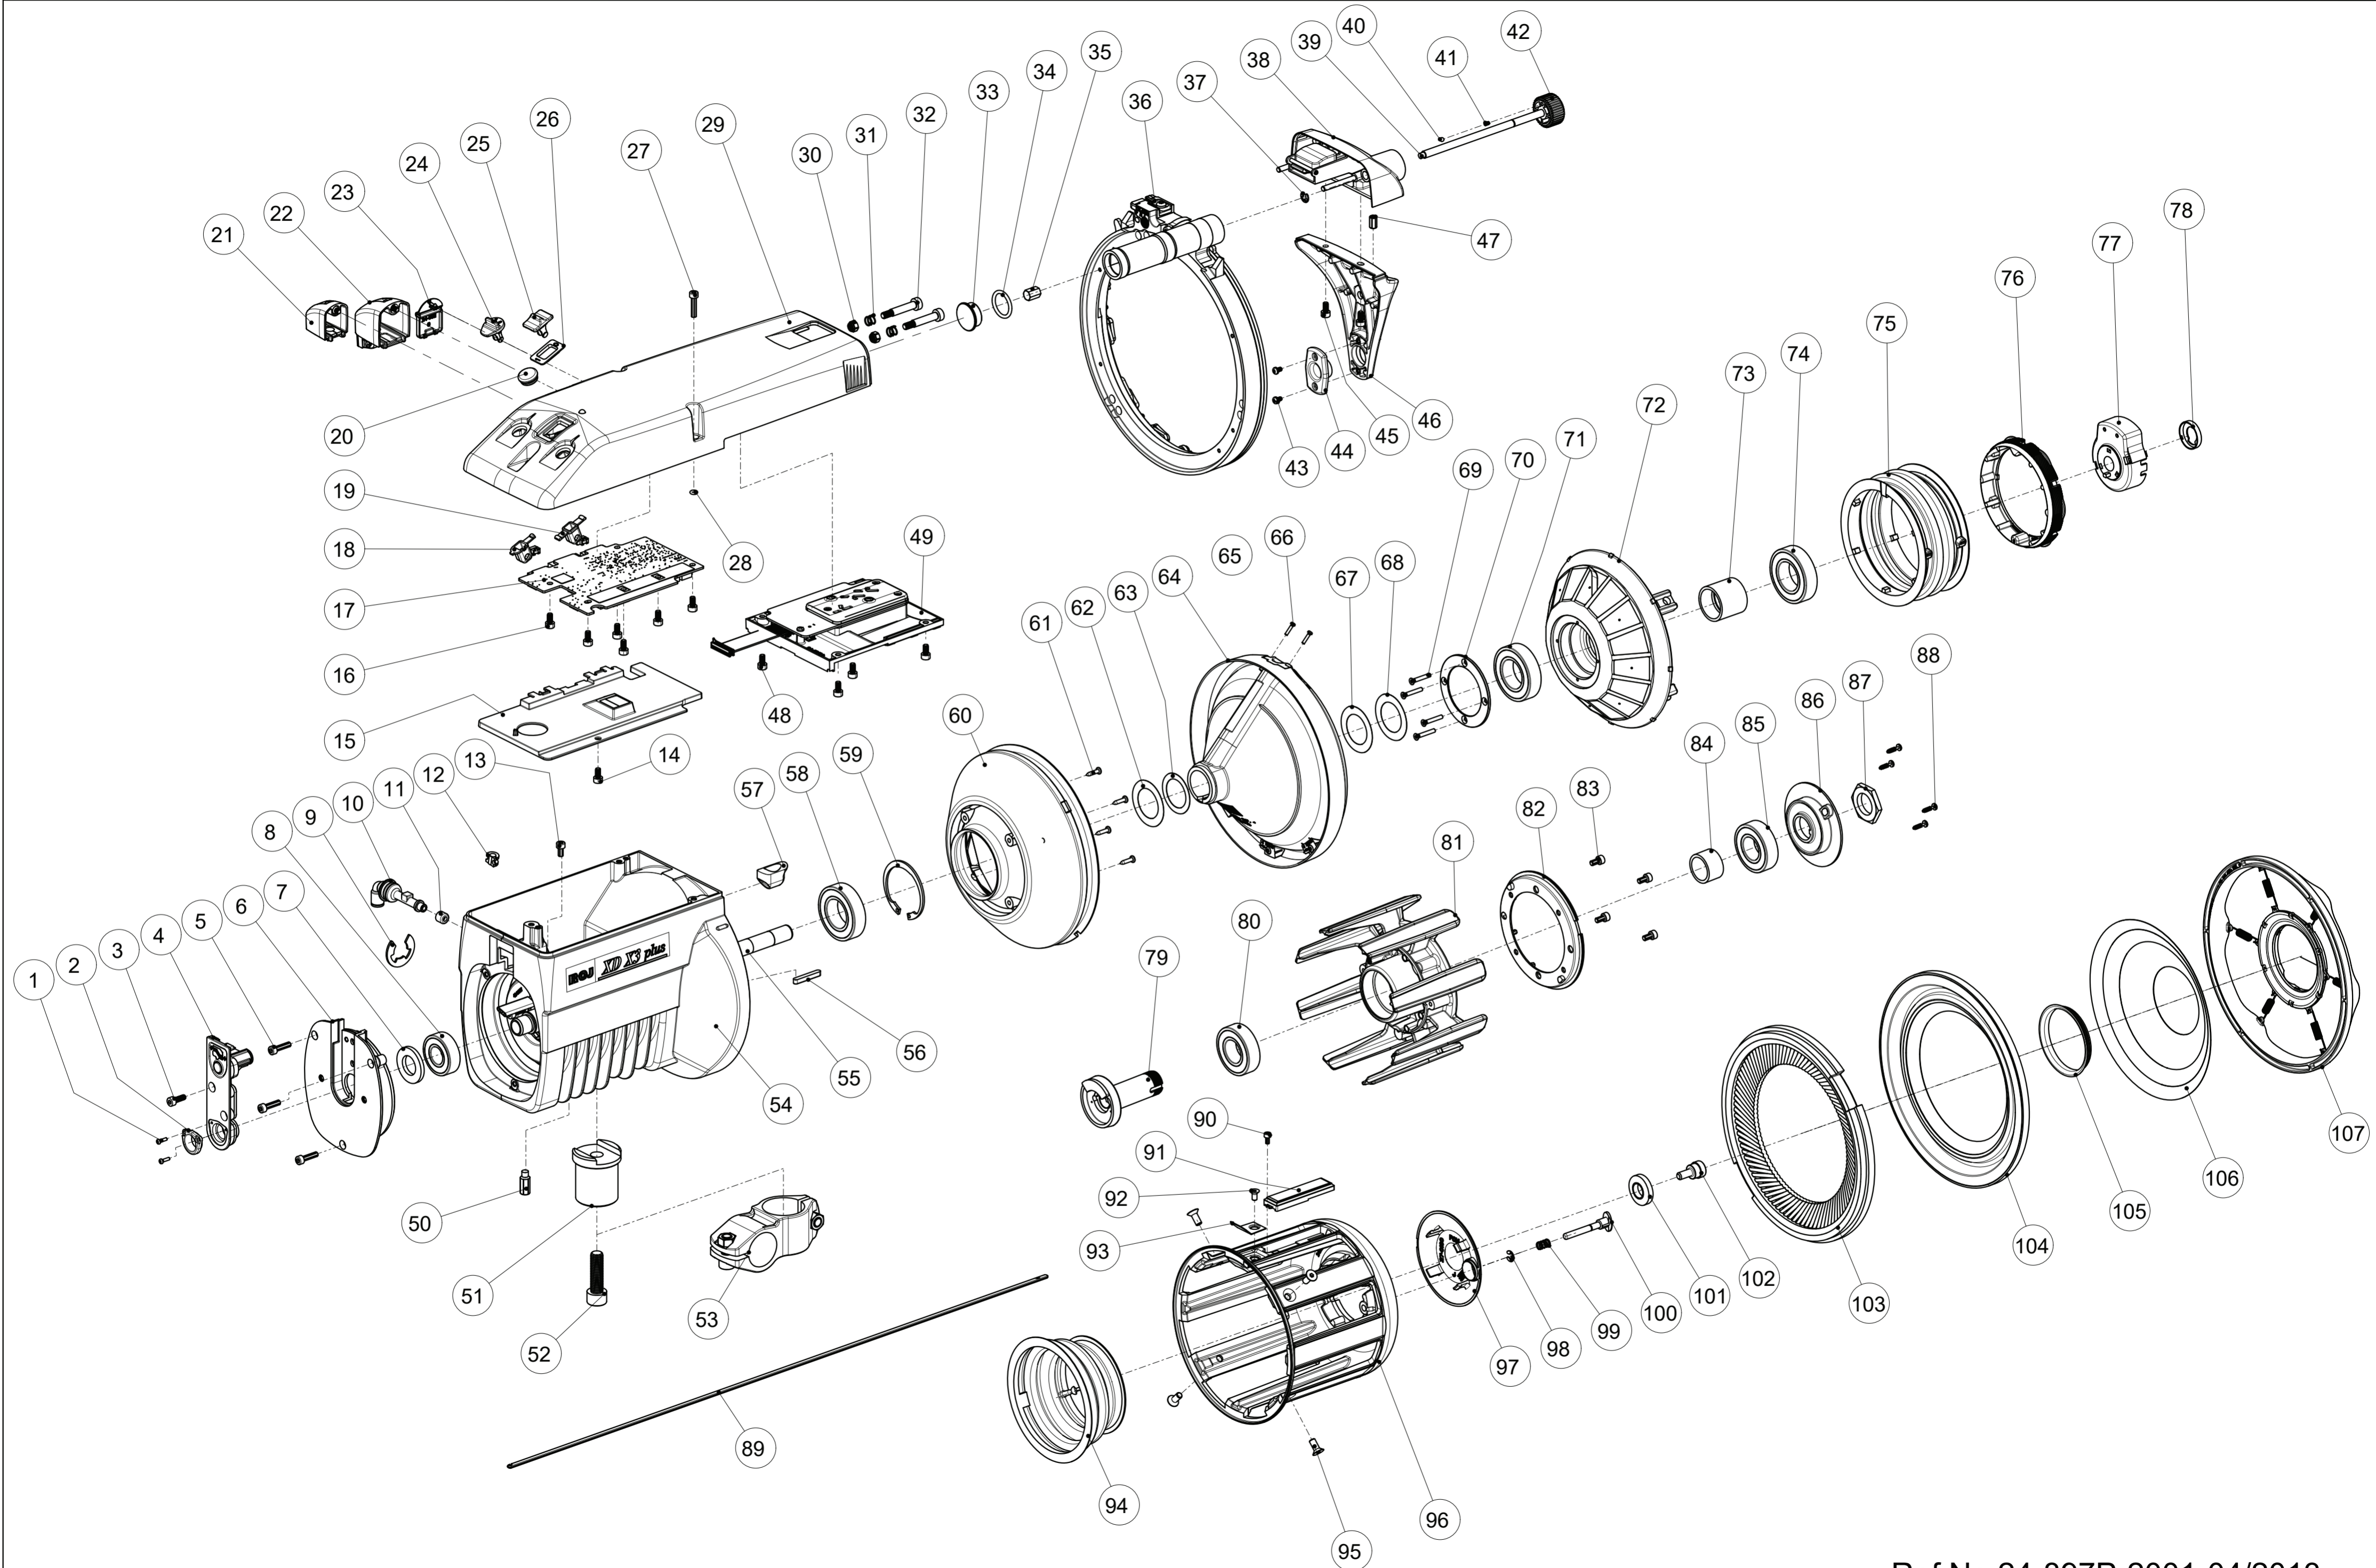

# XD X3 Plus - Exploded view

	PAGE 1 (3)	Spare parts list for XD X3 plus 6624.2X.XXI	REF. NO. 24-897P-2001- 04/2013	
---	---------------	--	--------------------------------------	---

POS	PART NO	DESCRIPTION	REMARKS
	ROJ /IRO		
1	900.0588	SCREW	Package of 10 pcs.
2	24.0787.001	EYELET	Package of 10 pcs.
3	900.0218	SCREW	Package of 10 pcs.
4	24.0790.001	VALVE COMPLETE	
5	900.0187	SCREW	Package of 10 pcs.
6	24.0021.001K	MOTOR FLANGE	
7	24.0795	SEAL WASHER. Felt	
8	900.4069	BEARING	Package of 10 pcs.
9	900.9364	CIRCLIP	Package of 10 pcs.
10	24.0138	CONNECTOR COMPL.	
11	24.0173	RUBBER SEAL	
12	24.0371	RUBBER	
13, 14, 16, 45, 48, 83	900.0117	SCREW	Package of 10 pcs.
14, 13, 16, 45, 48, 83	900.0117	SCREW	Package of 10 pcs.
15	24.0809	PROTECTION COVER	
16, 13, 14, 45, 48, 83	900.0117	SCREW	Package of 10 pcs.
17	09E00805R	MOTOR CIRCUIT BOARD	
18	24.0811	KIT - S/Z SWITCH	Including pos. 24
19	24.0721.R	KIT - ON/OFF SWITCH	Including pos. 25, 26
20	900.5531	GROMMET	Package of 10 pcs.
21	24.0653.R	CABLE COVER ACCESSORIES	
22	24.0803.1750	CONNECTION CABLE 1,75 m	
22	24.0803.3000	CONNECTION CABLE 3,00 m	
23	24.0611	CABLE COVER	
24	24.0811	KIT - S/Z SWITCH	Including pos. 18
25	24.0721.R	KIT - ON/OFF SWITCH	Including pos. 19, 26
26	24.0721.R	KIT - ON/OFF SWITCH	Including pos. 19, 25
27	900.0260	SCREW	Package of 10 pcs.
28	900.9355	O-RING	Package of 10 pcs.
29	24.0844.001L	TOP COVER COMPLETE	Incl. pos. 18-21, 23-28, 30, 31, 32
30	900.1016	LOCKING NUT	Package of 10 pcs.
31	24.0862.R	KIT - SHOULDER SCREW & LOCKING NUT	Incl. pos. 30, 32
32	24.0862.R	KIT - SHOULDER SCREW & LOCKING NUT	Incl. pos. 30, 31
33	24.0869	KIT - COVER PISTONG	Incl. pos. 34
34	24.0869	KIT - COVER PISTONG	Incl. pos. 33
35	27.0226	NUT	
36	24.0845.001L	BRUSH HOLDER COMPL.	Incl. pos. 33-35, 37-47
37, 98	900.9058	CIRCLIP	Package of 10 pcs.
38	24.0860.001L.R	KIT - NOSE SUPPORT	Incl. pos. 35, 37, 39-41
39	24.0860.001L.R	KIT - NOSE SUPPORT	Incl. pos. 35, 37, 38, 40, 41
40	900.4002	STEEL BALL	Package of 10 pcs.
41	24.0860.001L.R	KIT - NOSE SUPPORT	Incl. pos. 35, 37, 38, 39, 40
43	900.0603	SCREW	Package of 10 pcs.
44	24.0822.001.R	EYELET Std	Package of 10 pcs.
44	24.0822.002.R	EYELET Polished	Package of 10 pcs.
45, 13, 14, 16, 48, 83	900.0117	SCREW	Package of 10 pcs.
46	24.0859.001L.R	KIT - NOSE WITH CERAMIC. Std	Incl. pos. 43-45, 47
46	24.0859.002L.R	KIT - NOSE WITH CERAMIC. Polished	Incl. pos. 43-45, 47
47	900.0495	SCREW	Package of 10 pcs.
48, 13, 14, 16, 45, 83	900.0117	SCREW	Package of 10 pcs.
49	09E00788	SENSOR	
50	900.0529	SCREW	Package of 10 pcs.